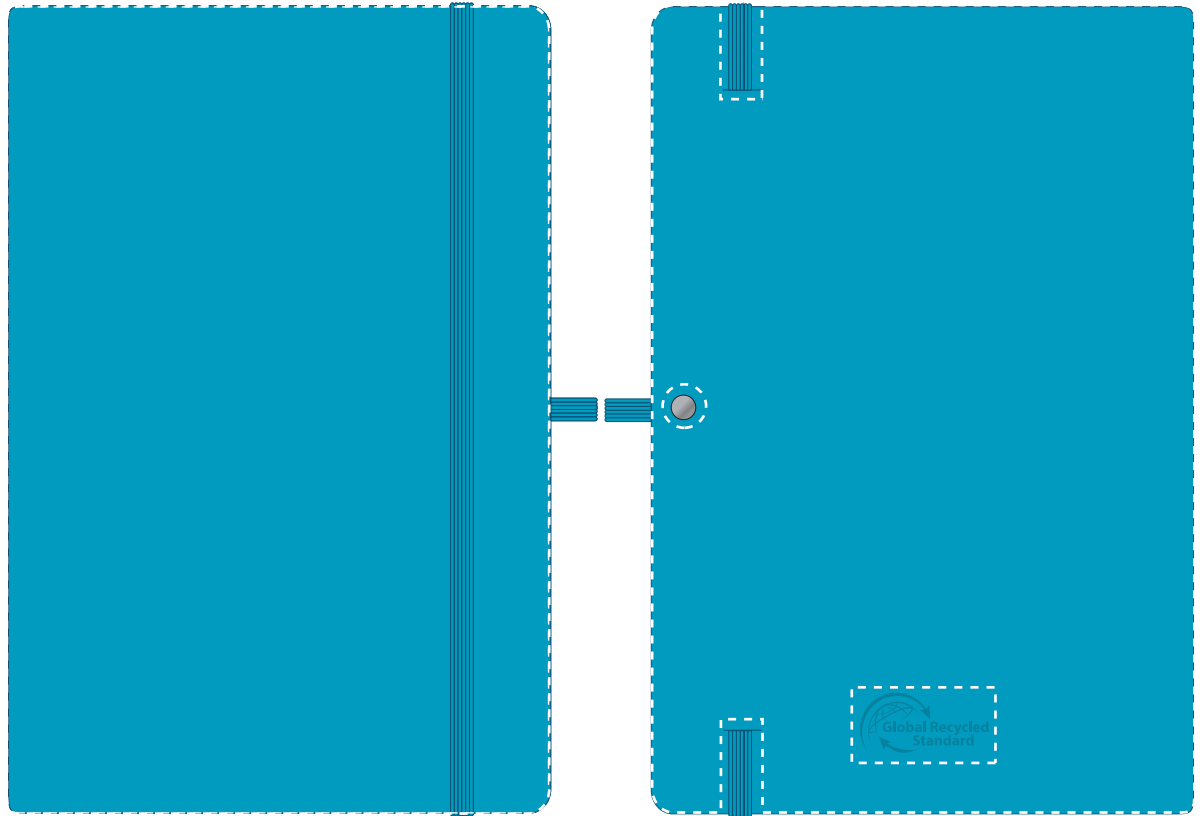

Your Ref:	Quantity:	Product Code: QS2345
Our Ref:	Version: 1	Product Colour: CYAN

PRINTING CONCERNS:**PRODUCT INFO: DUE TO THE NATURE OF THE PRODUCT THE PRINT POSITION MAY VARY BY 2 - 3 MM**

We stock this item in the following colours

**PANTONE REFERENCE(S)**
 Full Colour (Edge to Edge)

ARTWORK SCALE 50%

-  **CENTRED TO PRINT AREA**
-  **CENTRED TO NOTEBOOK**

The dashed line is to demonstrate print area and will not appear on your printed item

To proceed, please approve visual via the online system.

ARTWORK SCALE 100%
Max print area: Edge to Edge

ARTWORK SCALE 100%
Max print area: Edge to Edge